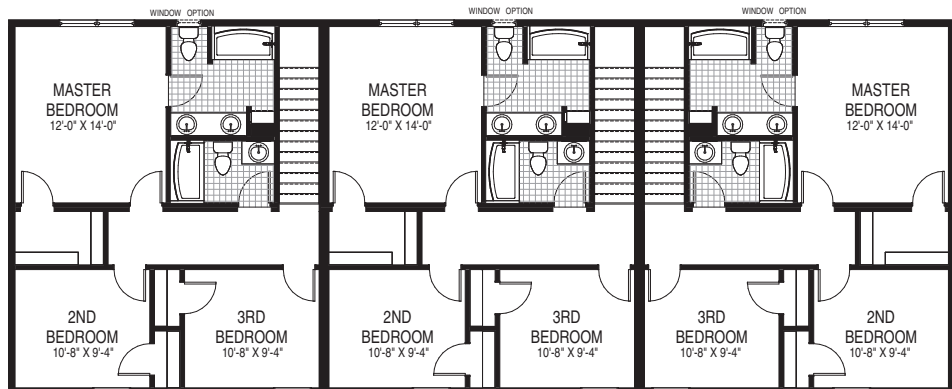

# ABERDEEN

3 Bedrooms | 2.5 Bathrooms | 29'8" x 75'-0 | 1483 SQFT per unit

1ST FLOOR

2ND FLOOR