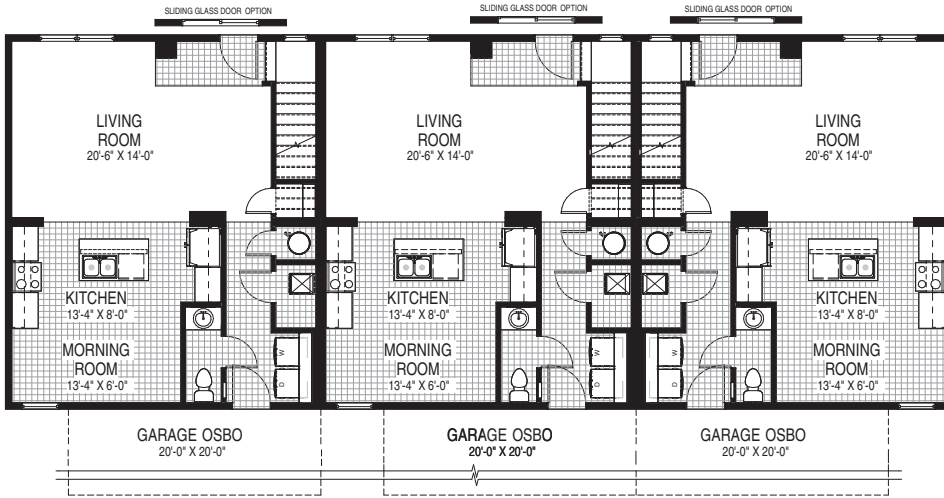

# ABERDEEN

3 Bedrooms | 2.5 Bathrooms | 29'8" x 75'-0 | 1483 SQFT per unit

1ST FLOOR

2ND FLOOR