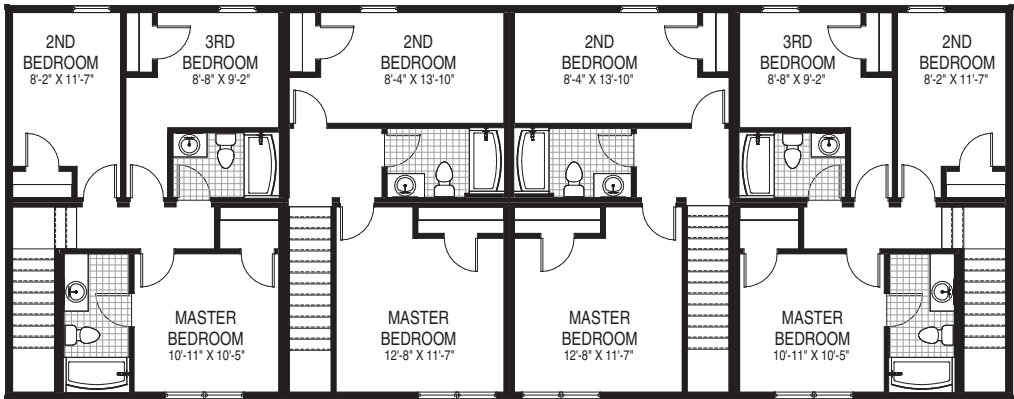

ALMERIA

(2) 3 Bed/2.5 Bath (2) 2 Bed/2.5 Bath | 29'8" x 76'0" | 1246/1009 SQFT per unit

1ST FLOOR

2ND FLOOR