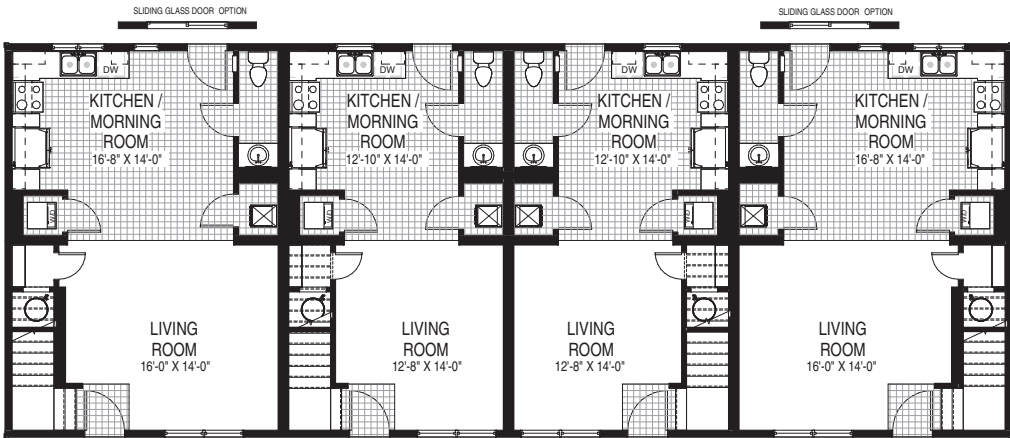

ALMERIA

(2) 3 Bed/2.5 Bath (2) 2 Bed/2.5 Bath | 29'8" x 76'0" | 1246/1009 SQFT per unit

1ST FLOOR

2ND FLOOR