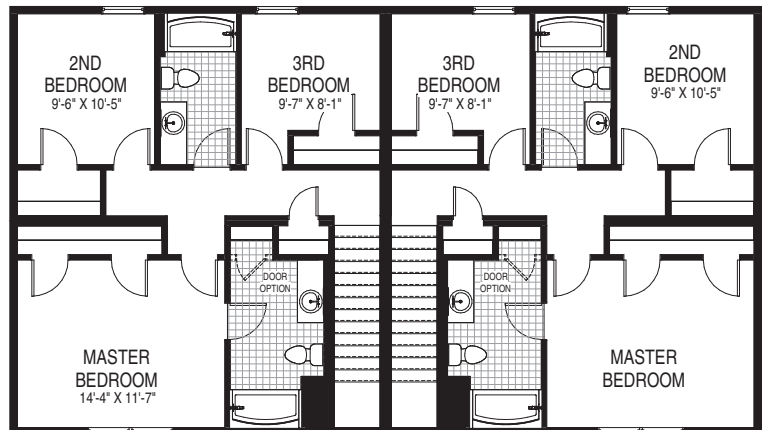

3 Bedrooms | 2.5 Bathrooms | 29'8" x 52'0" | 1543 SQFT per unit

1ST FLOOR

2ND FLOOR