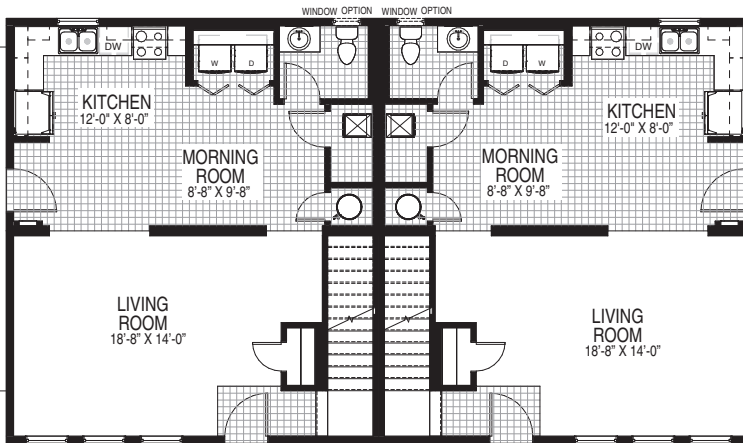

3 Bedrooms | 2.5 Bathrooms | 29'8" x 52'0" | 1543 SQFT per unit

1ST FLOOR

2ND FLOOR