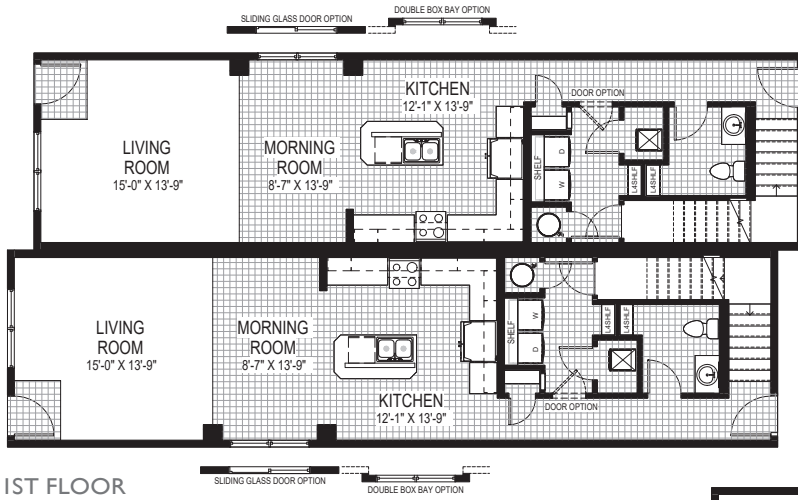

ASHTON

3 Bedrooms | 2.5 Bathrooms | 29'8" x 58'0" | 1721 SQFT per unit

1ST FLOOR

2ND FLOOR