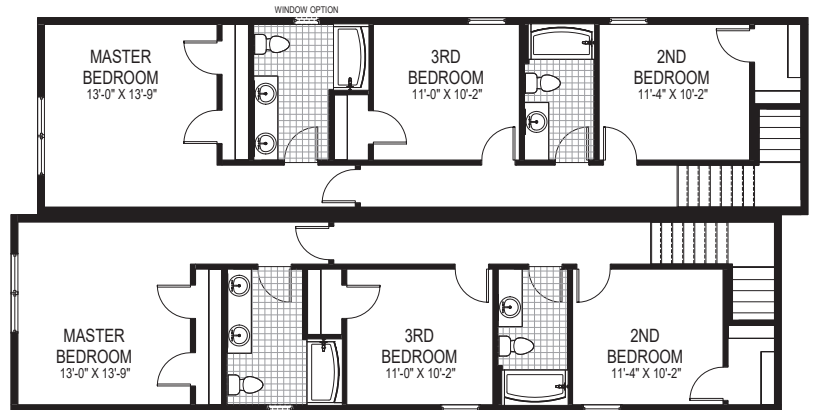

ASHTON

3 Bedrooms | 2.5 Bathrooms | 29'8" x 58'0" | 1721 SQFT per unit

1ST FLOOR

2ND FLOOR