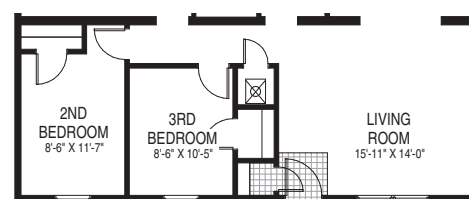

2 Bedrooms | 2 Bathrooms | 29'8" x 76'0" | 1127 SQFT per unit

STAIR OPTION

3RD BEDROOM OPTION