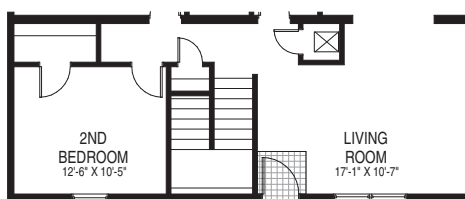

2 Bedrooms | 2 Bathrooms | 29'8" x 76'0" | 1127 SQFT per unit

STAIR OPTION

3RD BEDROOM OPTION