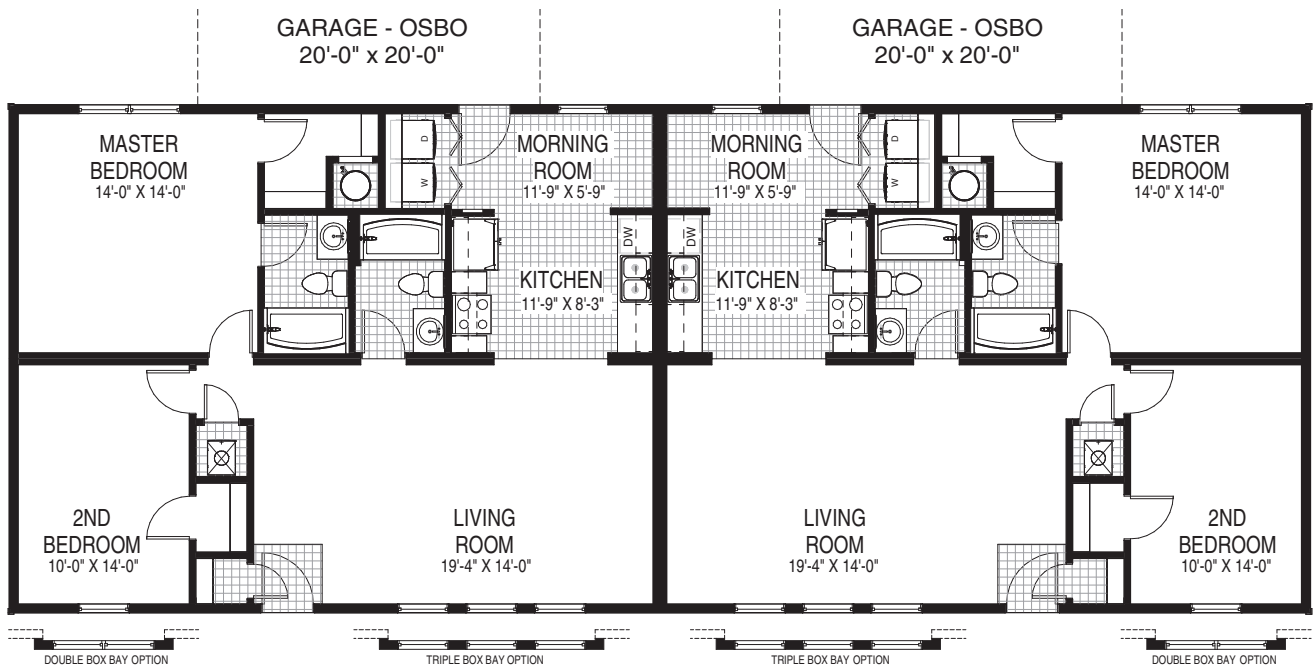

2 Bedrooms | 2 Bathrooms | 29'8" x 76'0" | 1127 SQFT per unit

STAIR OPTION

3RD BEDROOM OPTION